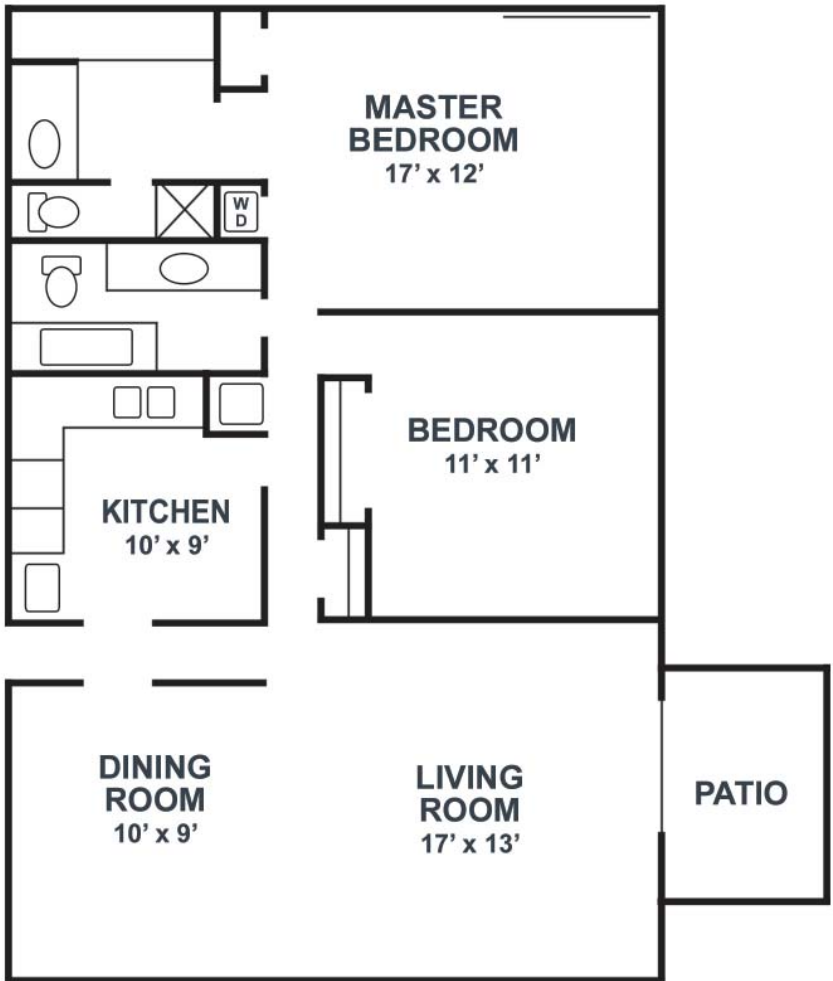

Shelby  
Crossing

# *Building 1500*

*2 bedrooms / 2 baths*

500 La Fontenay Court, Louisville, Kentucky 40223  
Phone: (502) 245-8834 • [www.shelbycrossingcondo.com](http://www.shelbycrossingcondo.com)