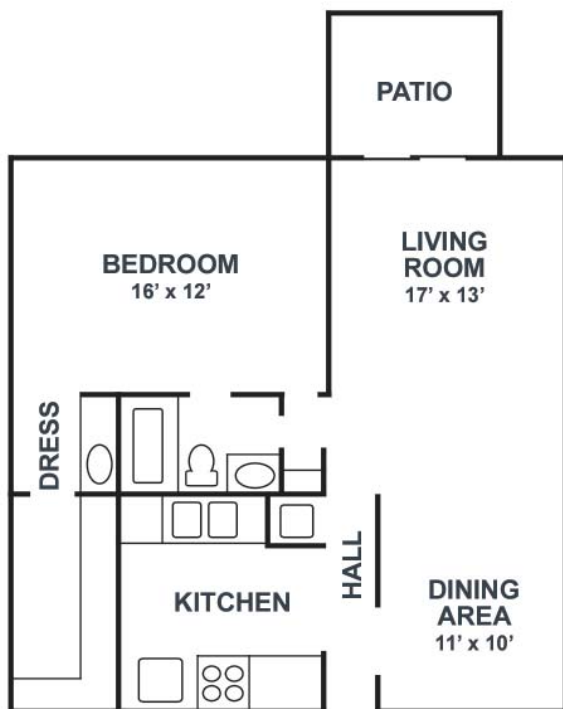

The La Fontenay

1 bedroom / 1 bath / 850 sq. ft.

- Dishwasher
- Refrigerator
- Range/oven
- Private patio/deck
- Walk-in bedroom closet

Rate: _____ Security Deposit: _____ Application fee: _____

500 La Fontenay Court, Louisville, Kentucky 40223
Phone: (502) 245-8834 • www.shelbycrossingapartments.com